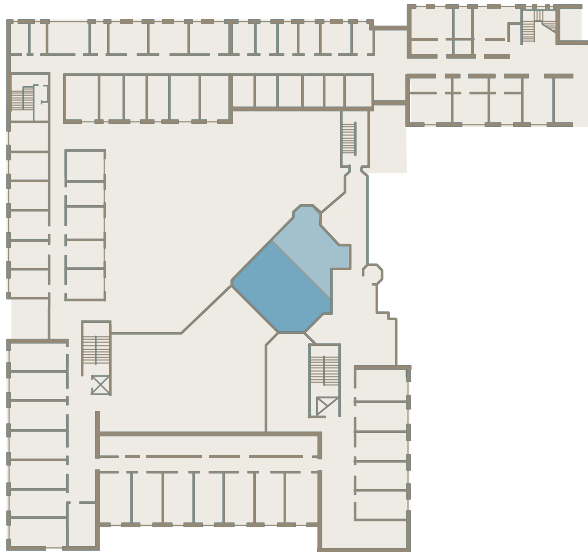

- Main train station Hof: 25 km
- Train station Bad Steben: 0.8 km
- Casino Bad Steben: 1 km
- A9 motorway: 13 km
- Bayreuth: 50 km
- Nuremberg and Leipzig each: 150 km

Meeting Rooms

Kurhaus

- Lecture hall
- Großer Kurhaus-Saal

Ground floor

- Düsseldorf 1
- Düsseldorf 2

First floor

- Bad Salzdetfurth 1
- Bad Salzdetfurth 2

Second floor

- Berlin 1
- Berlin 2
- Frankfurt

Room name	Lecture hall	Großer Kurhaus-Saal
Location	Kurhaus GF	Kurhaus GF
L/w (m)	12,5 x 7,0	22,0 x 14,0
Size (m ²)	88,0	308,0
Height (m)	4,0	9,78
Door size (m)	2,15 x 1,65	2,67 x 1,58
Seating		
Theatre	90	400
Parliament	60	200
U format	30	80
Board room	40	90
Banquet	–	–
Car pres.	n/a	n/a

Room name	Düsseldorf 1	Düsseldorf 2	Düsseldorf 1+2
Location	Ground floor	Ground floor	Ground floor
L/w (m)	7,0 x 9,3	5,0 x 5,0	12,0 x 9,3 (5)
Size (m ²)	65,0	25,0	90,0
Height (m)	2,95	2,95	2,95
Door size (m)	2,43 x 1,4	2,43 x 1,4	2,43 x 1,4
Seating			
Theatre	60	20	80
Parliament	25	15	50
U format	20	10	30
Board room	20	10	35
Banquet	45	18	70
Car pres.	n/a	n/a	n/a

Room name	Bad Salzdetfurth 1	Bad Salzdetfurth 2	Bad Salzdetfurth 1+2
Location	First floor	First floor	First floor
L/w (m)	7,0 x 9,3	5,0 x 5,0	12,0 x 9,3 (5)
Size (m ²)	65,0	25,0	90,0
Height (m)	2,95	2,95	2,95
Door size (m)	2,43 x 1,4	2,43 x 1,4	2,43 x 1,4
Seating			
Theatre	60	20	80
Parliament	25	15	50
U format	20	10	30
Board room	20	10	35
Banquet	45	18	70
Car pres.	n/a	n/a	n/a