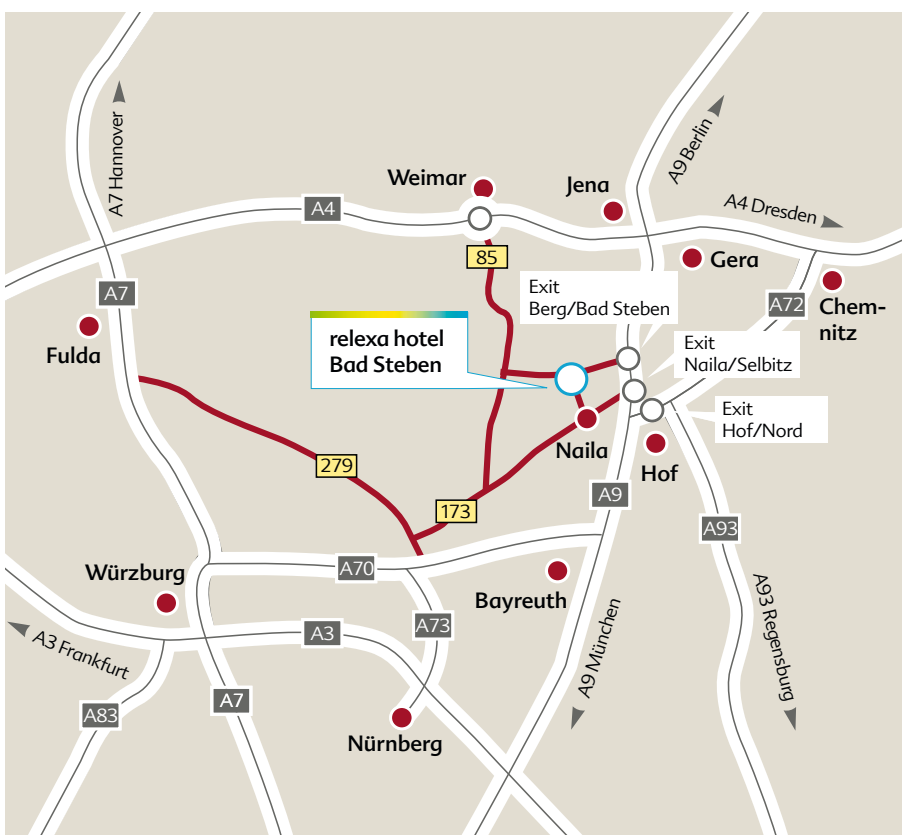

Meeting and Event Equipment

- sound system with hand and clip microphone
- colour monitor with remote control
- photo copies/transparent foil copies
- internet connection
- laser pointer
- mobile dance floor
- lectern
- CD player
- TV connection
- VHS video camera with remote control
- video camera incl. tripod

Meeting and event equipment in the Kurhaus

- sound system with microphone
- stage/dance floor
- music system

Service (on request)

- translator
- secretary
- IT technician

How to get to us

You can reach Bad Steben by car via the A9 Nuremberg-Berlin.

Take exit Naila/Selbitz/Bad Steben and follow the signs 13 km to the hotel.

From the main train station "Hof" run trains several times daily to Bad Steben.

We offer a free pick-up service to our hotel guests from Bad Steben train station.

- Main train station Hof: 25 km
- Train station Bad Steben: 0.8 km
- Casino Bad Steben: 1 km
- A9 motorway: 13 km
- Bayreuth: 50 km
- Nuremberg and Leipzig each: 150 km