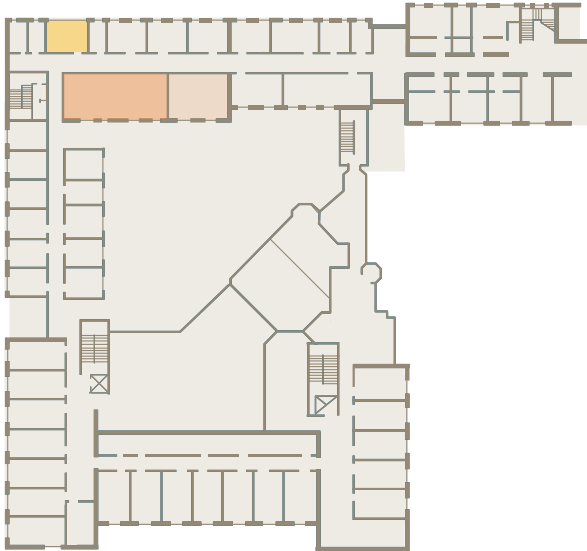

Ground floor

- Düsseldorf 1
- Düsseldorf 2

First floor

- Bad Salzdetfurth 1
- Bad Salzdetfurth 2

Second floor

- Berlin 1
- Berlin 2
- Frankfurt

Room name	Lecture hall	Großer Kurhaus-Saal
Location	Kurhaus GF	Kurhaus GF
L/w (m)	12,5 x 7,0	22,0 x 14,0
Size (m ²)	88,0	308,0
Height (m)	4,0	9,78
Door size (m)	2,15 x 1,65	2,67 x 1,58
Seating		
Theatre	90	400
Parliament	60	200
U format	30	80
Board room	40	90
Banquet	–	–
Car pres.	n/a	n/a

Room name	Düsseldorf 1	Düsseldorf 2	Düsseldorf 1+2
Location	Ground floor	Ground floor	Ground floor
L/w (m)	7,0 x 9,3	5,0 x 5,0	12,0 x 9,3 (5)
Size (m ²)	65,0	25,0	90,0
Height (m)	2,95	2,95	2,95
Door size (m)	2,43 x 1,4	2,43 x 1,4	2,43 x 1,4
Seating			
Theatre	60	20	80
Parliament	25	15	50
U format	20	10	30
Board room	20	10	35
Banquet	45	18	70
Car pres.	n/a	n/a	n/a

Room name	Bad Salzdetfurth 1	Bad Salzdetfurth 2	Bad Salzdetfurth 1+2
Location	First floor	First floor	First floor
L/w (m)	7,0 x 9,3	5,0 x 5,0	12,0 x 9,3 (5)
Size (m ²)	65,0	25,0	90,0
Height (m)	2,95	2,95	2,95
Door size (m)	2,43 x 1,4	2,43 x 1,4	2,43 x 1,4
Seating			
Theatre	60	20	80
Parliament	25	15	50
U format	20	10	30
Board room	20	10	35
Banquet	45	18	70
Car pres.	n/a	n/a	n/a