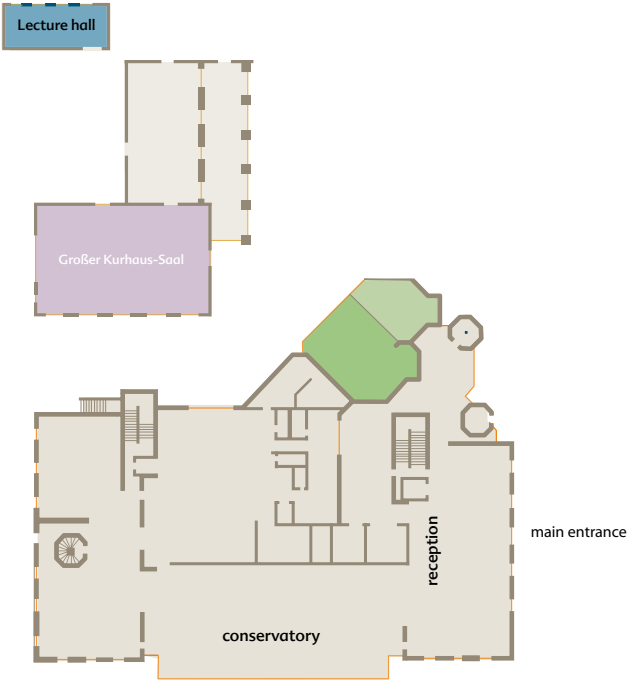

- Main train station Hof: 25 km
- Train station Bad Steben: 0.8 km
- Casino Bad Steben: 1 km
- A9 motorway: 13 km
- Bayreuth: 50 km
- Nuremberg and Leipzig each: 150 km

Meeting Rooms

Kurhaus

- Lecture hall
- Großer Kurhaus-Saal

Ground floor

- Düsseldorf 1
- Düsseldorf 2

First floor

- Bad Salzdetfurth 1
- Bad Salzdetfurth 2

Second floor

- Berlin 1
- Berlin 2
- Frankfurt

Room name	Lecture hall	Großer Kurhaus-Saal
Location	Kurhaus GF	Kurhaus GF
L/w (m)	12,5 x 7,0	22,0 x 14,0
Size (m ²)	88,0	308,0
Height (m)	4,0	9,78
Door size (m)	2,15 x 1,65	2,67 x 1,58
Seating		
Theatre	90	400
Parliament	60	200
U format	30	80
Board room	40	90
Banquet	–	–
Car pres.	n/a	n/a

Room name	Düsseldorf 1	Düsseldorf 2	Düsseldorf 1+2
Location	Ground floor	Ground floor	Ground floor
L/w (m)	7,0 x 9,3	5,0 x 5,0	12,0 x 9,3 (5)
Size (m ²)	65,0	25,0	90,0
Height (m)	2,95	2,95	2,95
Door size (m)	2,43 x 1,4	2,43 x 1,4	2,43 x 1,4
Seating			
Theatre	60	20	80
Parliament	25	15	50
U format	20	10	30
Board room	20	10	35
Banquet	45	18	70
Car pres.	n/a	n/a	n/a

Room name	Bad Salzdetfurth 1	Bad Salzdetfurth 2	Bad Salzdetfurth 1+2
Location	First floor	First floor	First floor
L/w (m)	7,0 x 9,3	5,0 x 5,0	12,0 x 9,3 (5)
Size (m ²)	65,0	25,0	90,0
Height (m)	2,95	2,95	2,95
Door size (m)	2,43 x 1,4	2,43 x 1,4	2,43 x 1,4
Seating			
Theatre	60	20	80
Parliament	25	15	50
U format	20	10	30
Board room	20	10	35
Banquet	45	18	70
Car pres.	n/a	n/a	n/a